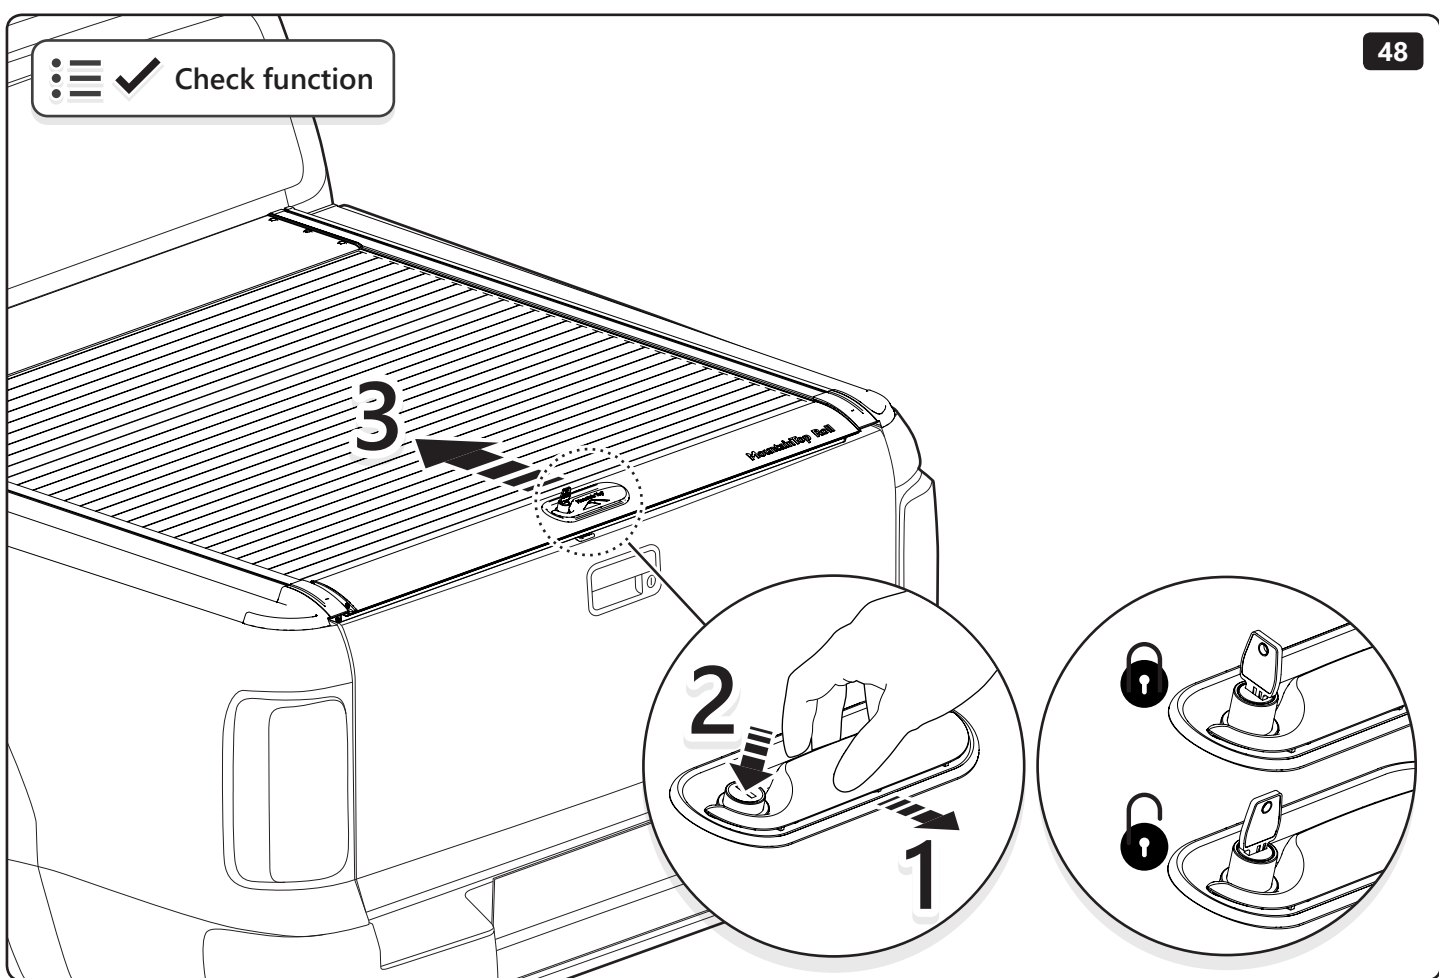

☰ ✓ Check function