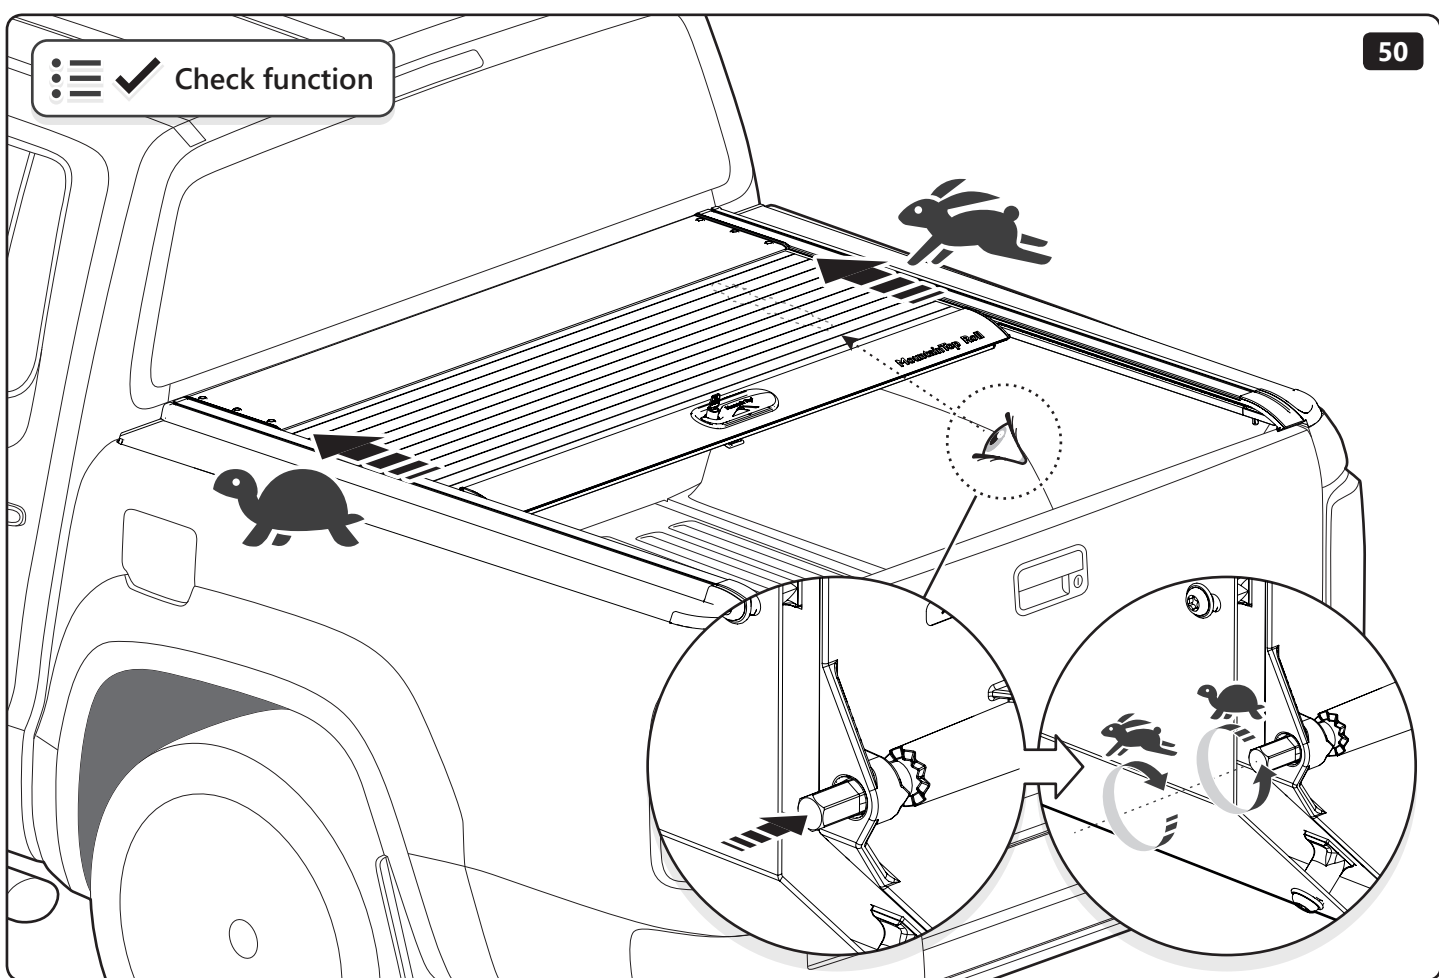

☰ ✓ Check function

Customer Service +45 4810 2950 (08:00 - 16:00 CET)
Fax +45 4810 2960
Support info@mountaintop.dk
Website www.mountaintop.dk
Address Pedersholmparken 10, 3600 Frederikssund, Denmark

PART NUMBER(S)	MODEL / YEAR	CAB TYPE(S)	INSTALLATION TIME	WEIGHT
MTR SS90	Ssangyong / 2018 →	Short Bed	2 hour(s)	31-37 Kg
MTRA SS91	Ssangyong / 2018 →	Long Bed	2 hour(s)	31-37 Kg