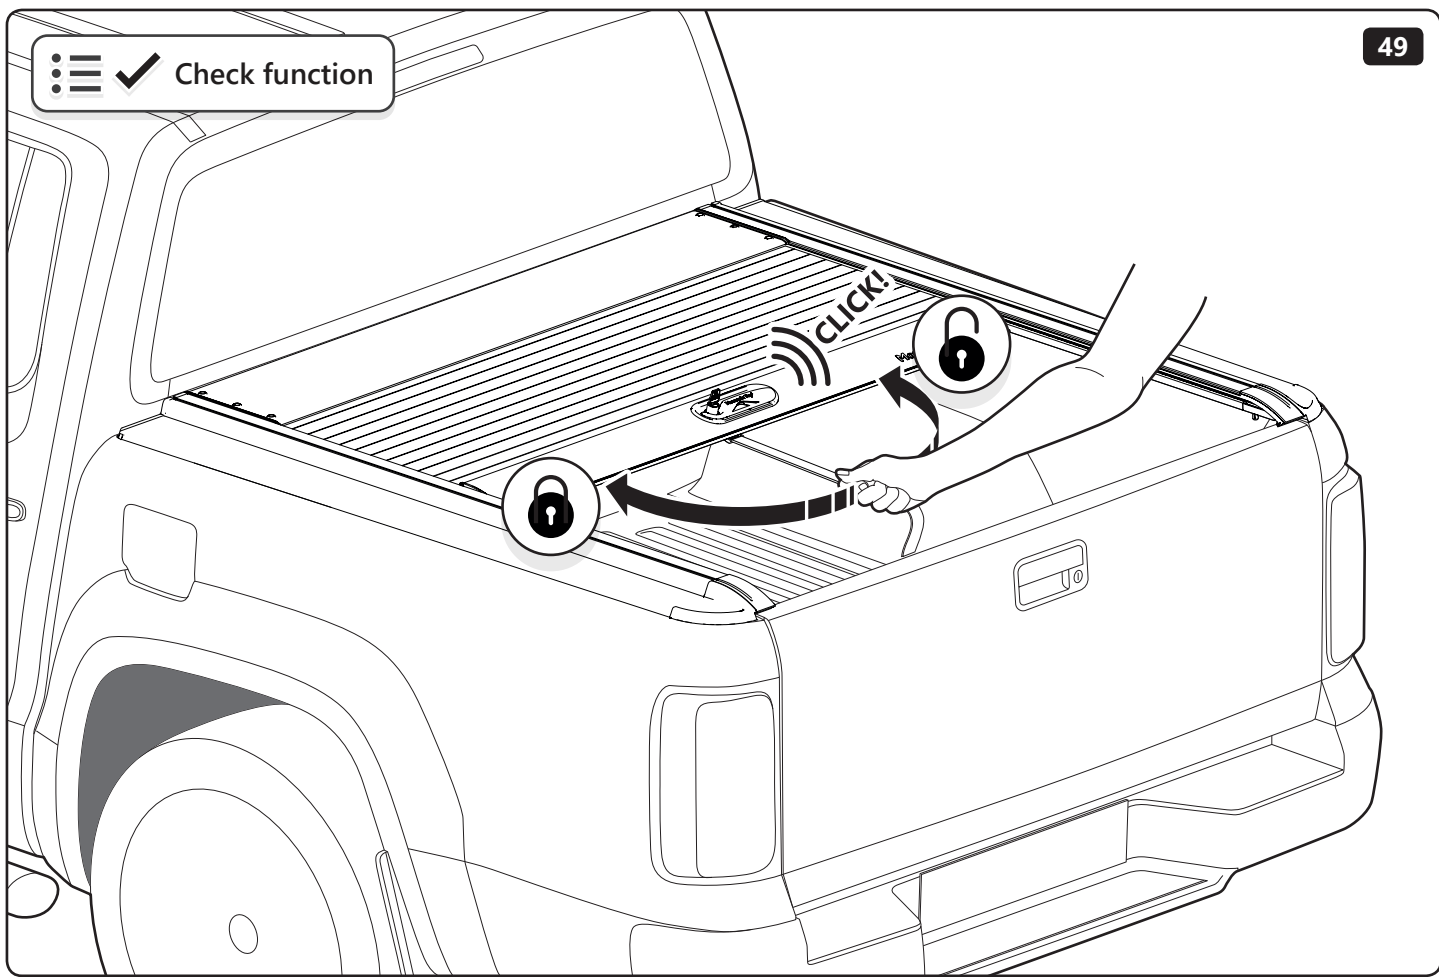

☰ ✓ Check function

Customer Service +45 4810 2950 (08:00 - 16:00 CET)
Fax +45 4810 2960
Support info@mountaintop.dk
Website www.mountaintop.dk
Address Pedersholmparken 10, 3600 Frederikssund, Denmark

PART NUMBER(S)	MODEL / YEAR	CAB TYPE(S)	INSTALLATION TIME	WEIGHT
MTR SS90	Ssangyong / 2018 →	Short Bed	2 hour(s)	31-37 Kg
MTRA SS91	Ssangyong / 2018 →	Long Bed	2 hour(s)	31-37 Kg