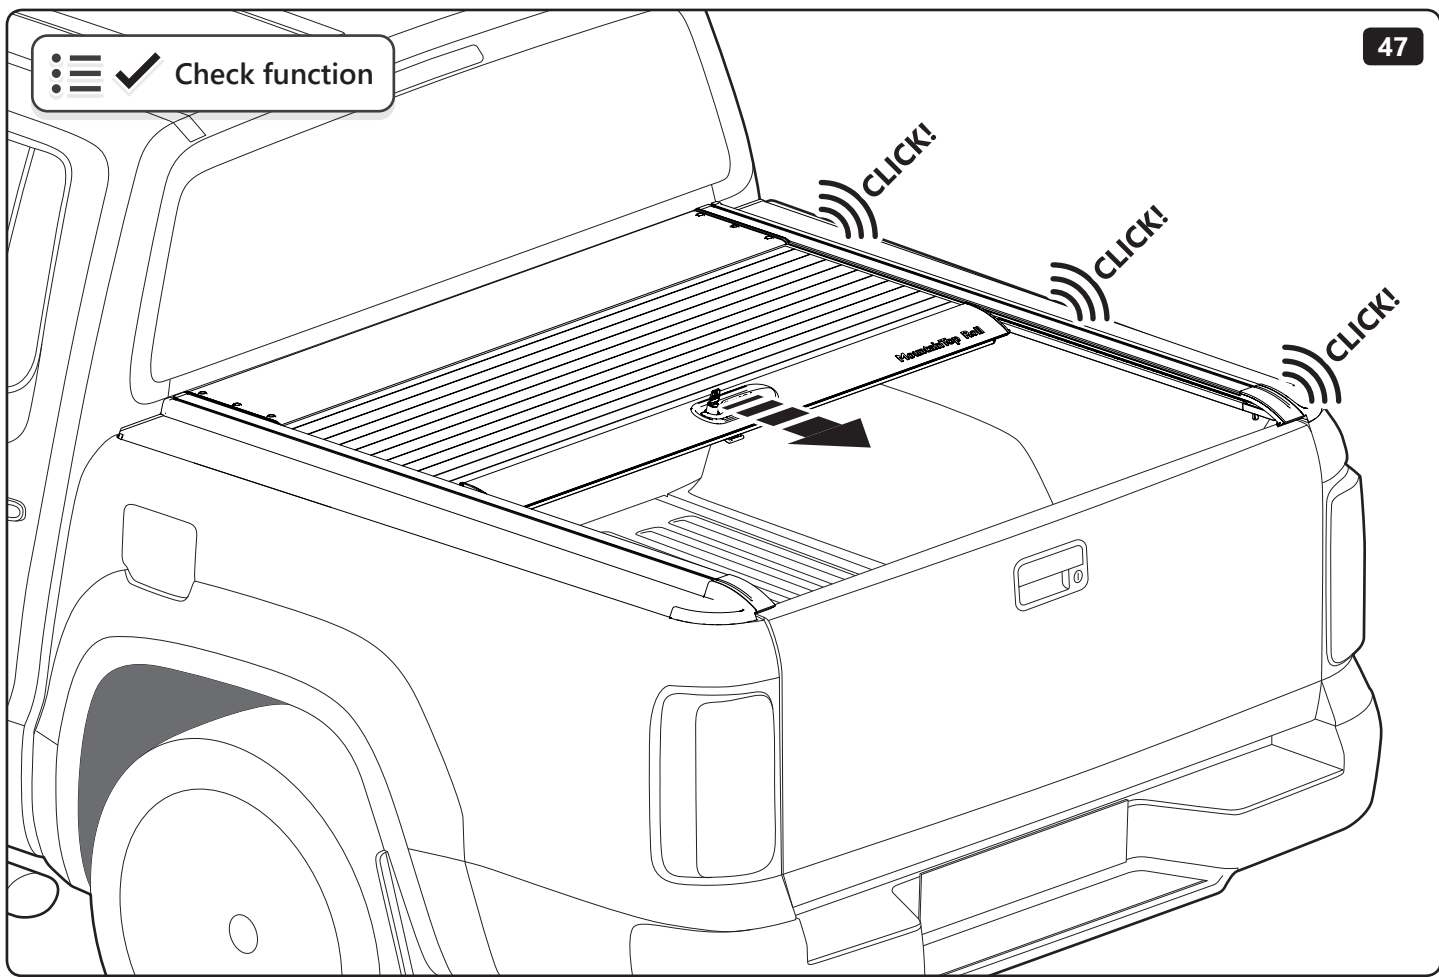

☰ ✓ Check function