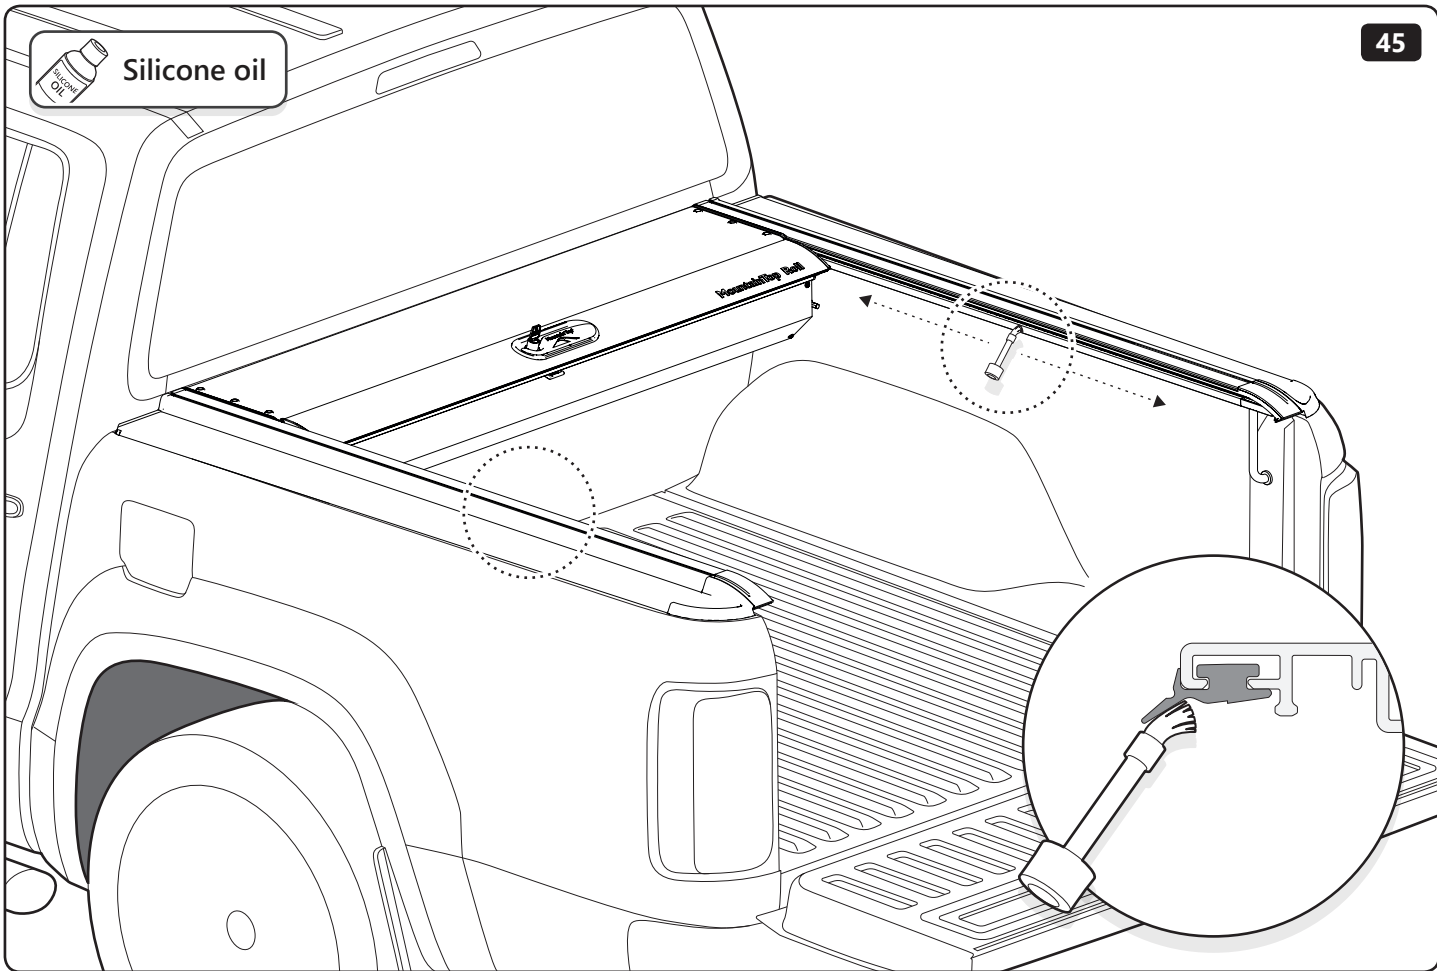

Silicone oil

45