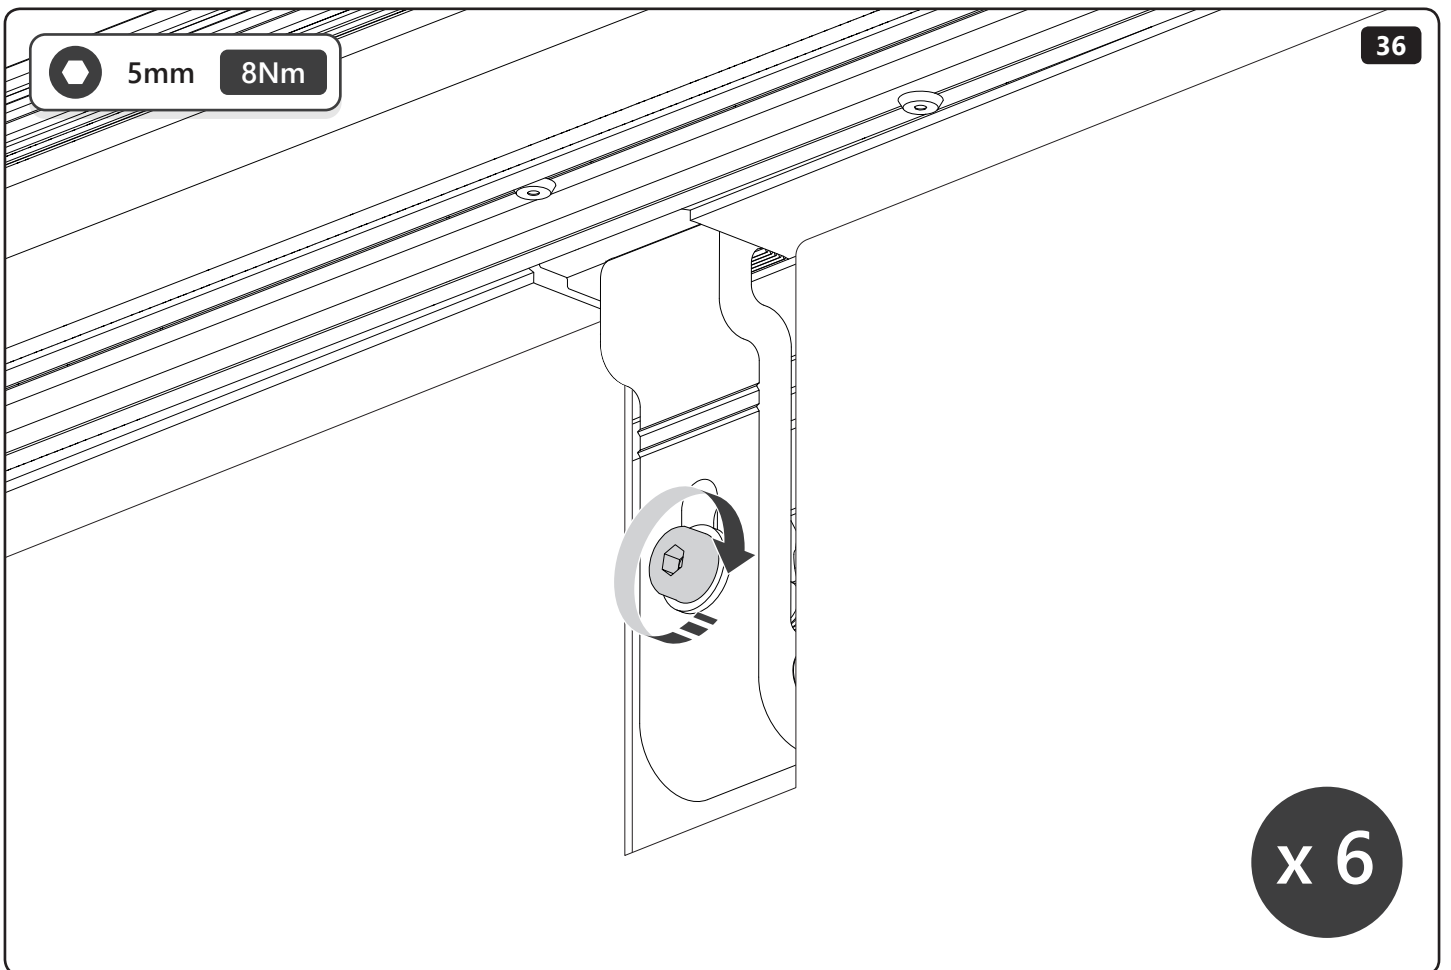

 13mm **10Nm**

x 6

 Silicone oil

45

46

☰ ✓ Check function

☰ ✓ Check function

☰ ✓ Check function